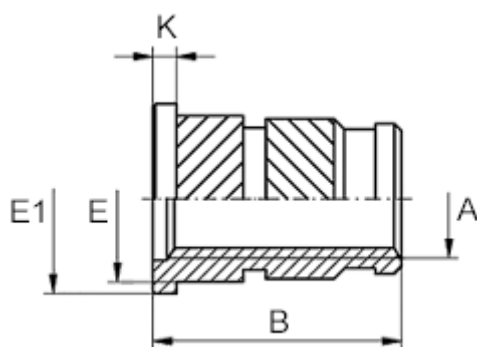

Data Sheet

Article number: 12862000025800
Description: KLEE-coil 862 000 025.800
M2,5 Brass

Measures

Female thread A	= M2,5
Flange diameter E1	= 5.6
Flange height	= 0.6
Length B	= 6.4
Min distance to edge	= 2.3
Outer diameter E	= 4.6
Recommended bore diameter W +0.1	= 4.0